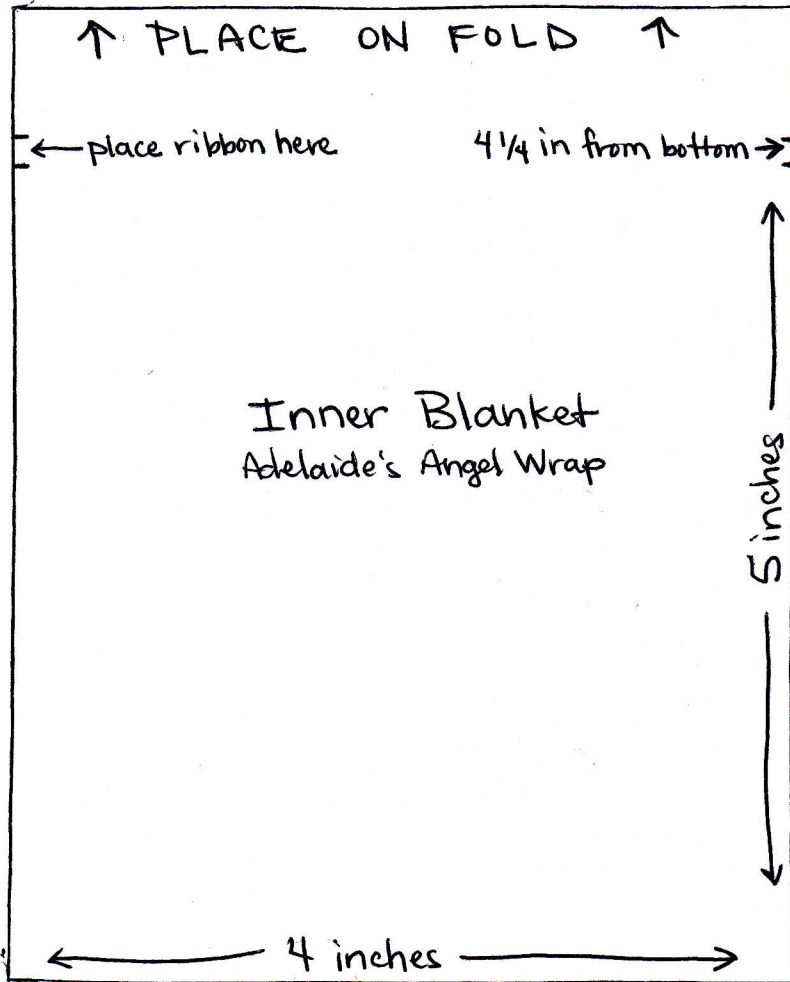

Pattern to be used  
only for bereavement  
support. Please do not  
sell pattern or items  
made using this pattern.

↑ PLACE ON FOLD ↑

ADELAIDE'S  
Angel Wrap  
(cut 2)

Extended / Modified Version  
of the Annie Blanket  
([www.surecancraft.blogspot.com](http://www.surecancraft.blogspot.com))