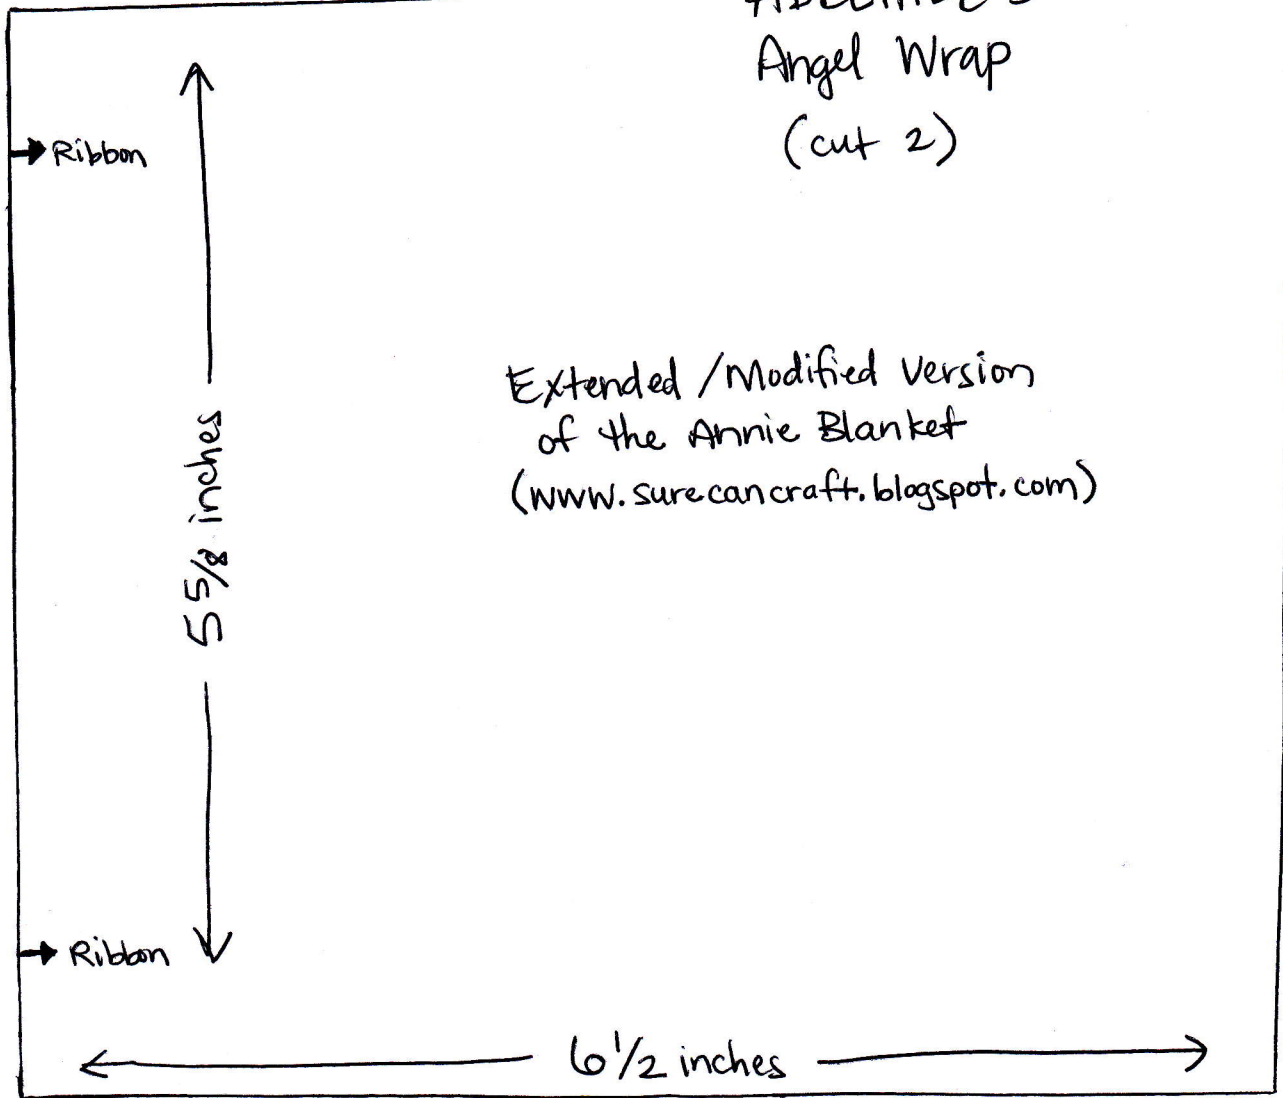

Pattern to be used  
only for bereavement  
support. Please do not  
sell pattern or items  
made using this pattern.

↑ PLACE ON FOLD ↑

ADELAIDE'S  
Angel Wrap  
(cut 2)

Extended / Modified Version  
of the Annie Blanket  
([www.surecancraft.blogspot.com](http://www.surecancraft.blogspot.com))

[ourtttsjourney.blogspot.com](http://ourtttsjourney.blogspot.com)

SUPPORT PILLOW  
for Adelaide's Angel Wrap